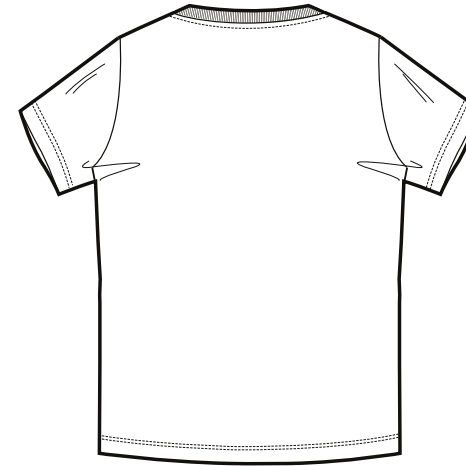

FRONT

BACK

SIZES		3-4 y	5-6y	7-8y	9-10y	12-14y
A	Half Chest 2,5cm below armhole	33	35	37	40	43
B	Body Length (from HPS)	45	49	53	57	61
C	Sleeve length	11,5	12,5	13,5	14,5	15,5