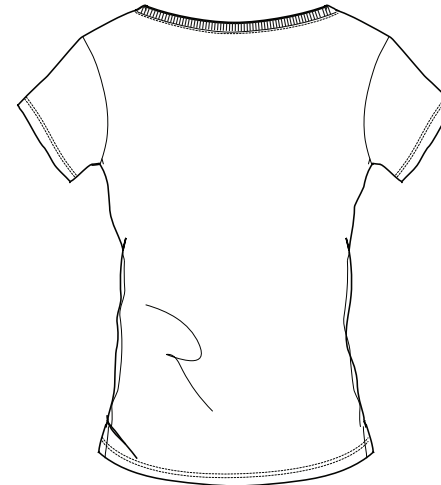

FRONT

BACK

SIZES		3-4 y	5-6y	7-8y	9-10y	12-14y
A	Half Chest 2,5cm below armhole	30,5	32,5	34,5	37,5	40,5
B	Body Length (from HPS)	42	46	50	54	58
C	Sleeve length	9	10	11	12	13